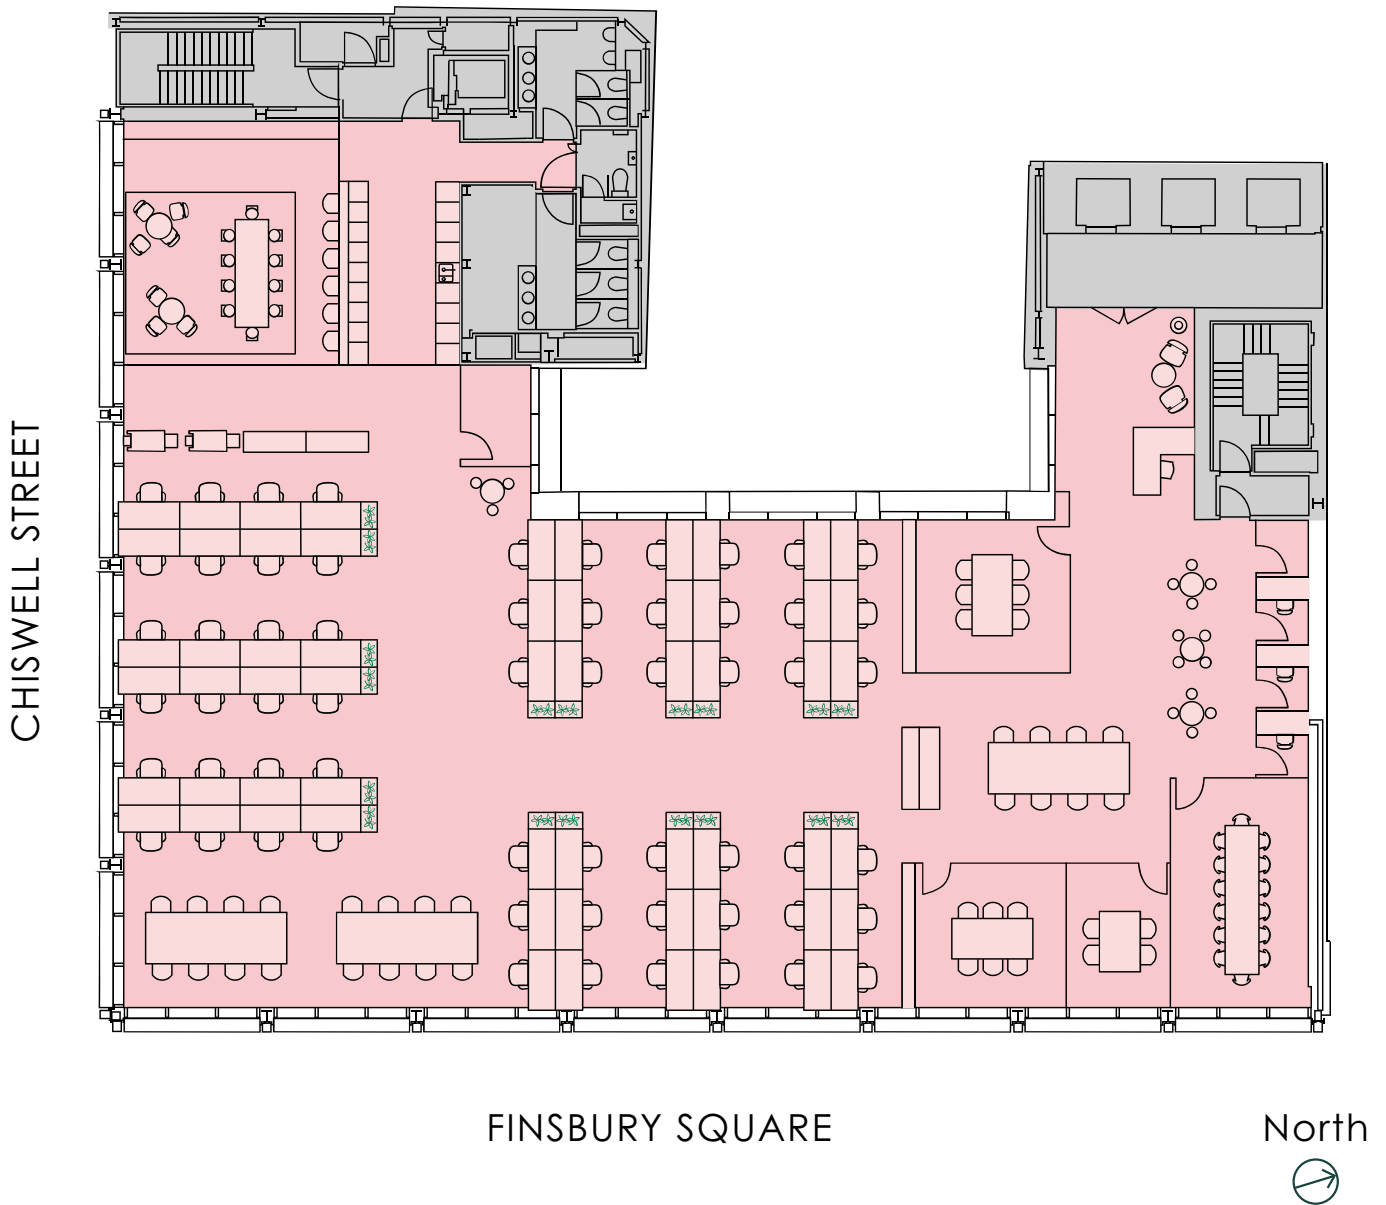

# 4th Floor fit-out

7,309 SQ FT

- ◆ 60 Desks
- ◆ 24 Hot Desks
- ◆ 1 Board Room
- ◆ 3 Meeting Room
- ◆ 1 Comms Room
- ◆ 3 Zoom Rooms
- ◆ 1 Kitchen
- ◆ 1 Tea Point
- ◆ Lockers
- ◆ 1 Breakout Area